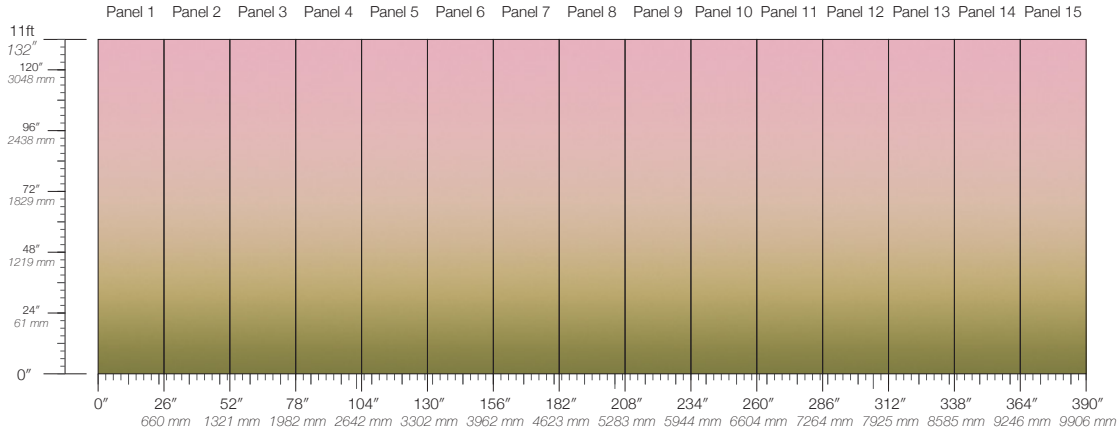

Aurora Orchid

Suitable for residential and some commercial projects

COLOR
Orchid

STOCK
Made to order

MAINTENANCE
Water-based cleanser

CONTACT
sales@calicowallpaper.com
+1 718 243 1705
57 Lispenard Street
New York, NY 10013 USA

ITEM
1186

LEAD TIME
4 weeks to print

ENVIRONMENTAL
FSC Certified Content

CONTENT
Clay-Coated Paper

MINIMUM
1 panel

SPECS
100% Cellulose face
Non-woven backing
7.1 oz per linear yard
117 g per linear meter
Smooth surface texture

DISCLAIMER
Refer to our website to see the full mural artwork. Reference the physical sample for color and texture. Panel maps represent mural artwork only.

PANEL WIDTH
26" / 661 mm trimmed

PRICE
Available upon request

PANEL HEIGHT
132" / 3353 mm standard
192" / 4877 mm extended

ORIGIN
USA

TESTING
(US) ASTM E84 Adhered Class A

REPEAT
Non-repeating

DETAILS
Custom options available